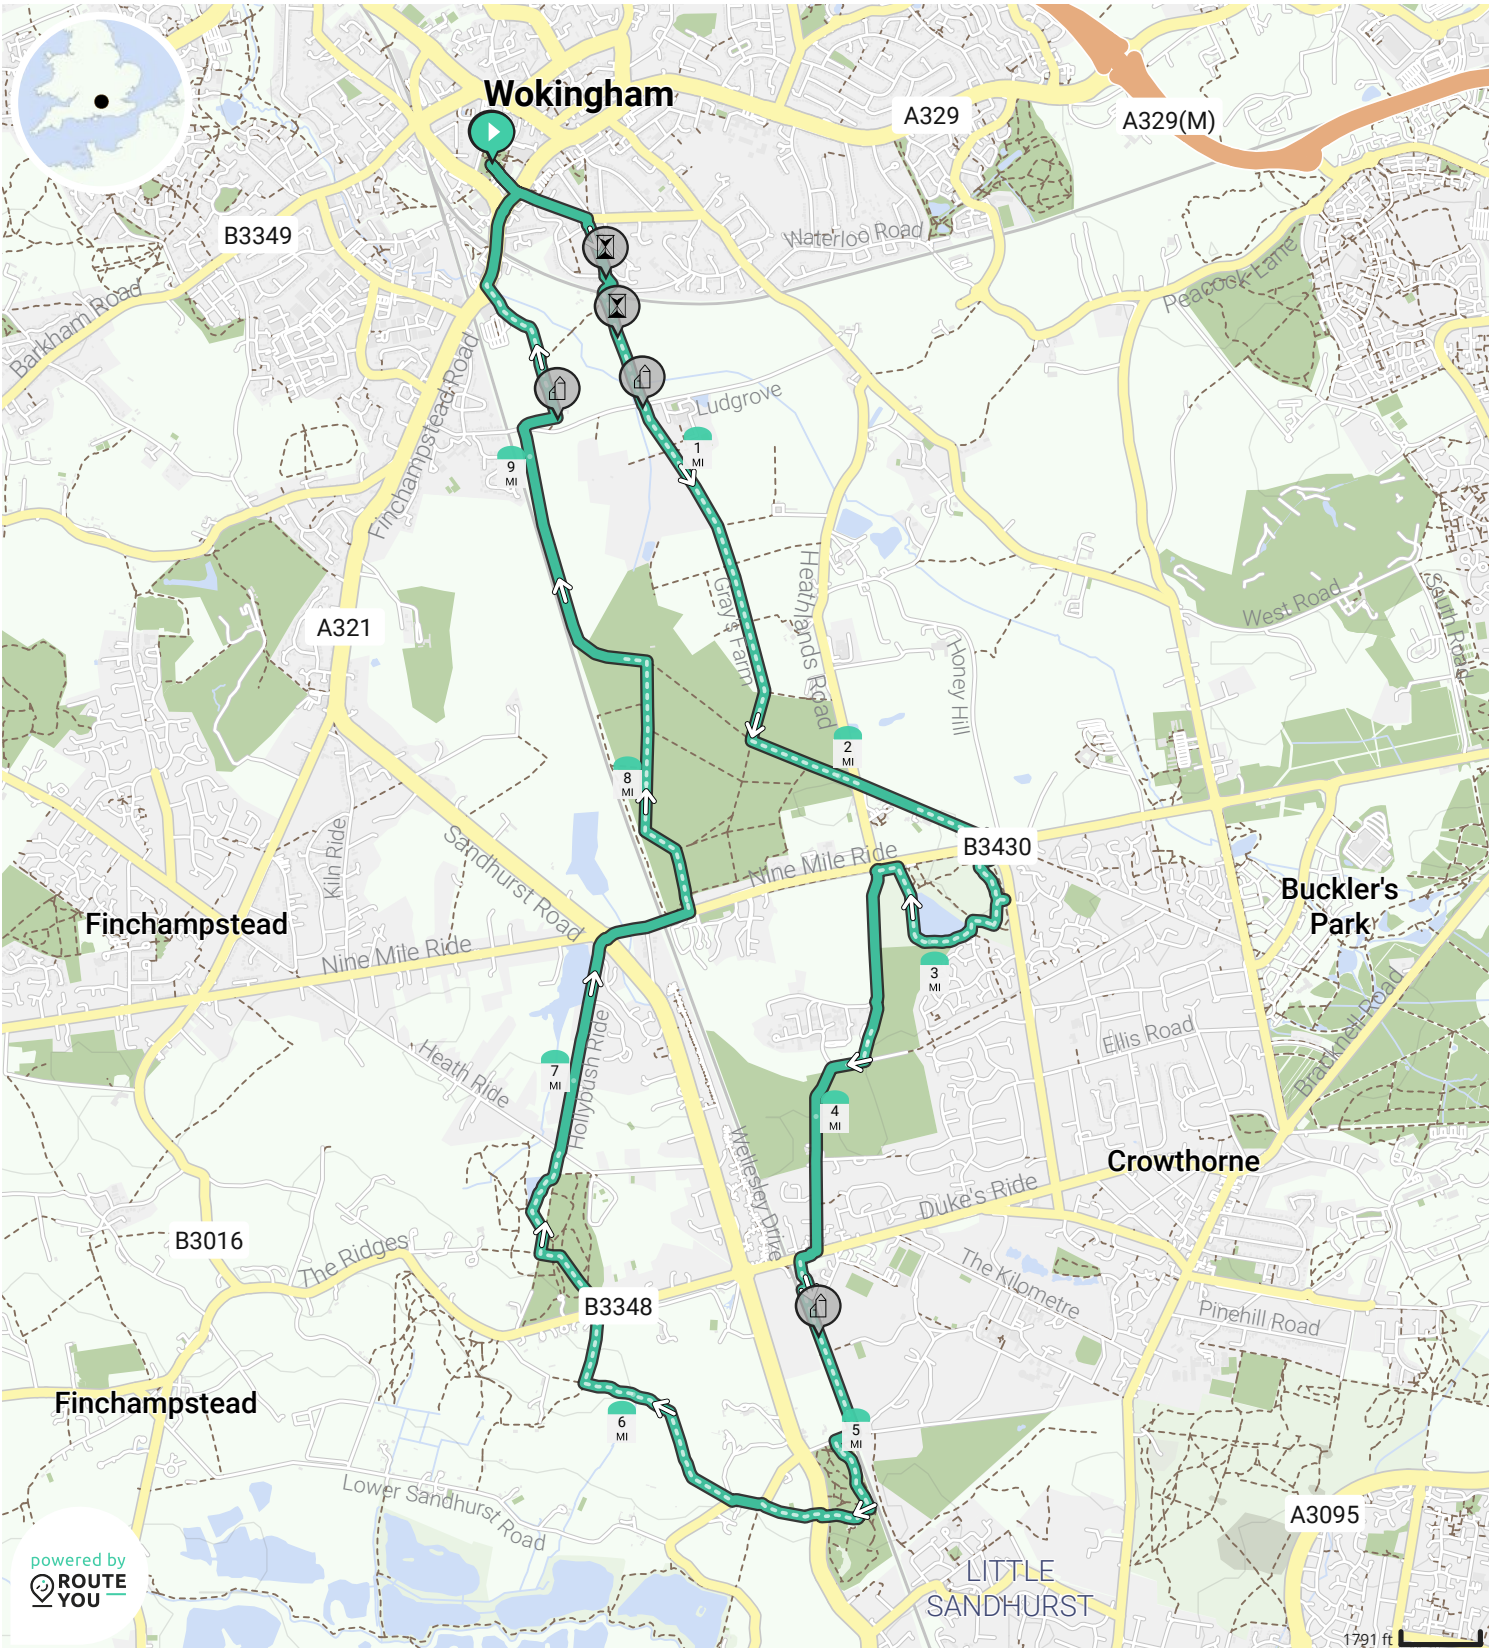

Wokingham Walk - Autumn 2024 - 10 Miles

By The Wokingham Walk

VIEW ON MOBILE

↔ Length: 10.2 mi

↗ Ascent: 354 ft

📊 difficulty level: 8/10

📍 Elms Road, Wokingham RG40 2AA

📍 Elms Road, Wokingham RG40 2AA

powered by ROUTE YOU