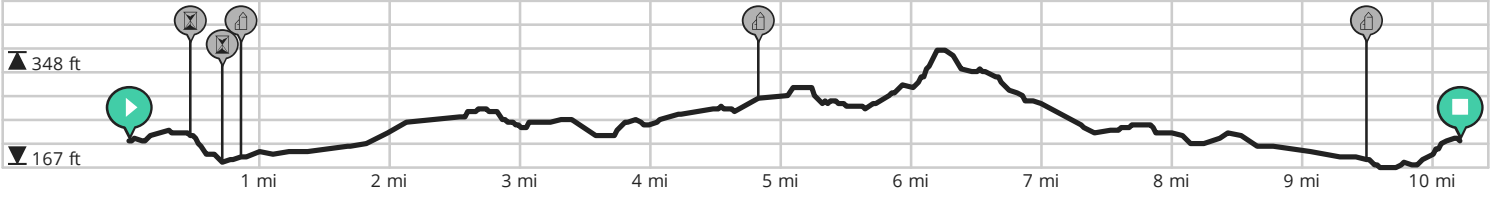

Wokingham Walk - Autumn 2024 - 10 Miles

By The Wokingham Walk

VIEW ON MOBILE

↔ Length: 10.2 mi

↗ Ascent: 354 ft

📊 difficulty level: 8/10

📍 Elms Road, Wokingham RG40 2AA

📍 Elms Road, Wokingham RG40 2AA

powered by ROUTE YOU