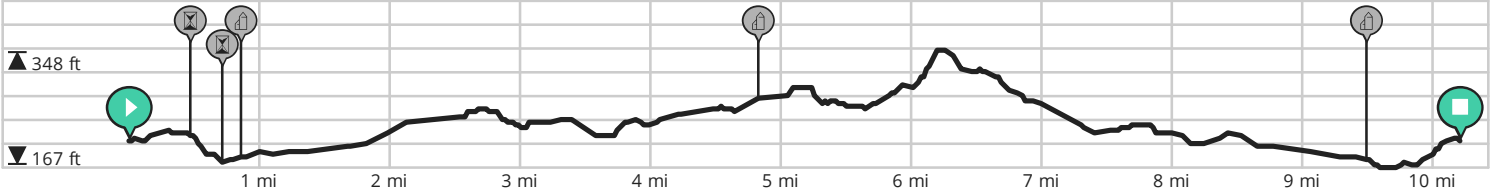

Wokingham Walk - Spring 2025 - 10 Miles

By The Wokingham Walk

VIEW ON MOBILE

↔ Length: 10.2 mi

↗ Ascent: 354 ft

📶 difficulty level: 8/10

📍 Elms Road, Wokingham RG40 2AA

📍 Elms Road, Wokingham RG40 2AA