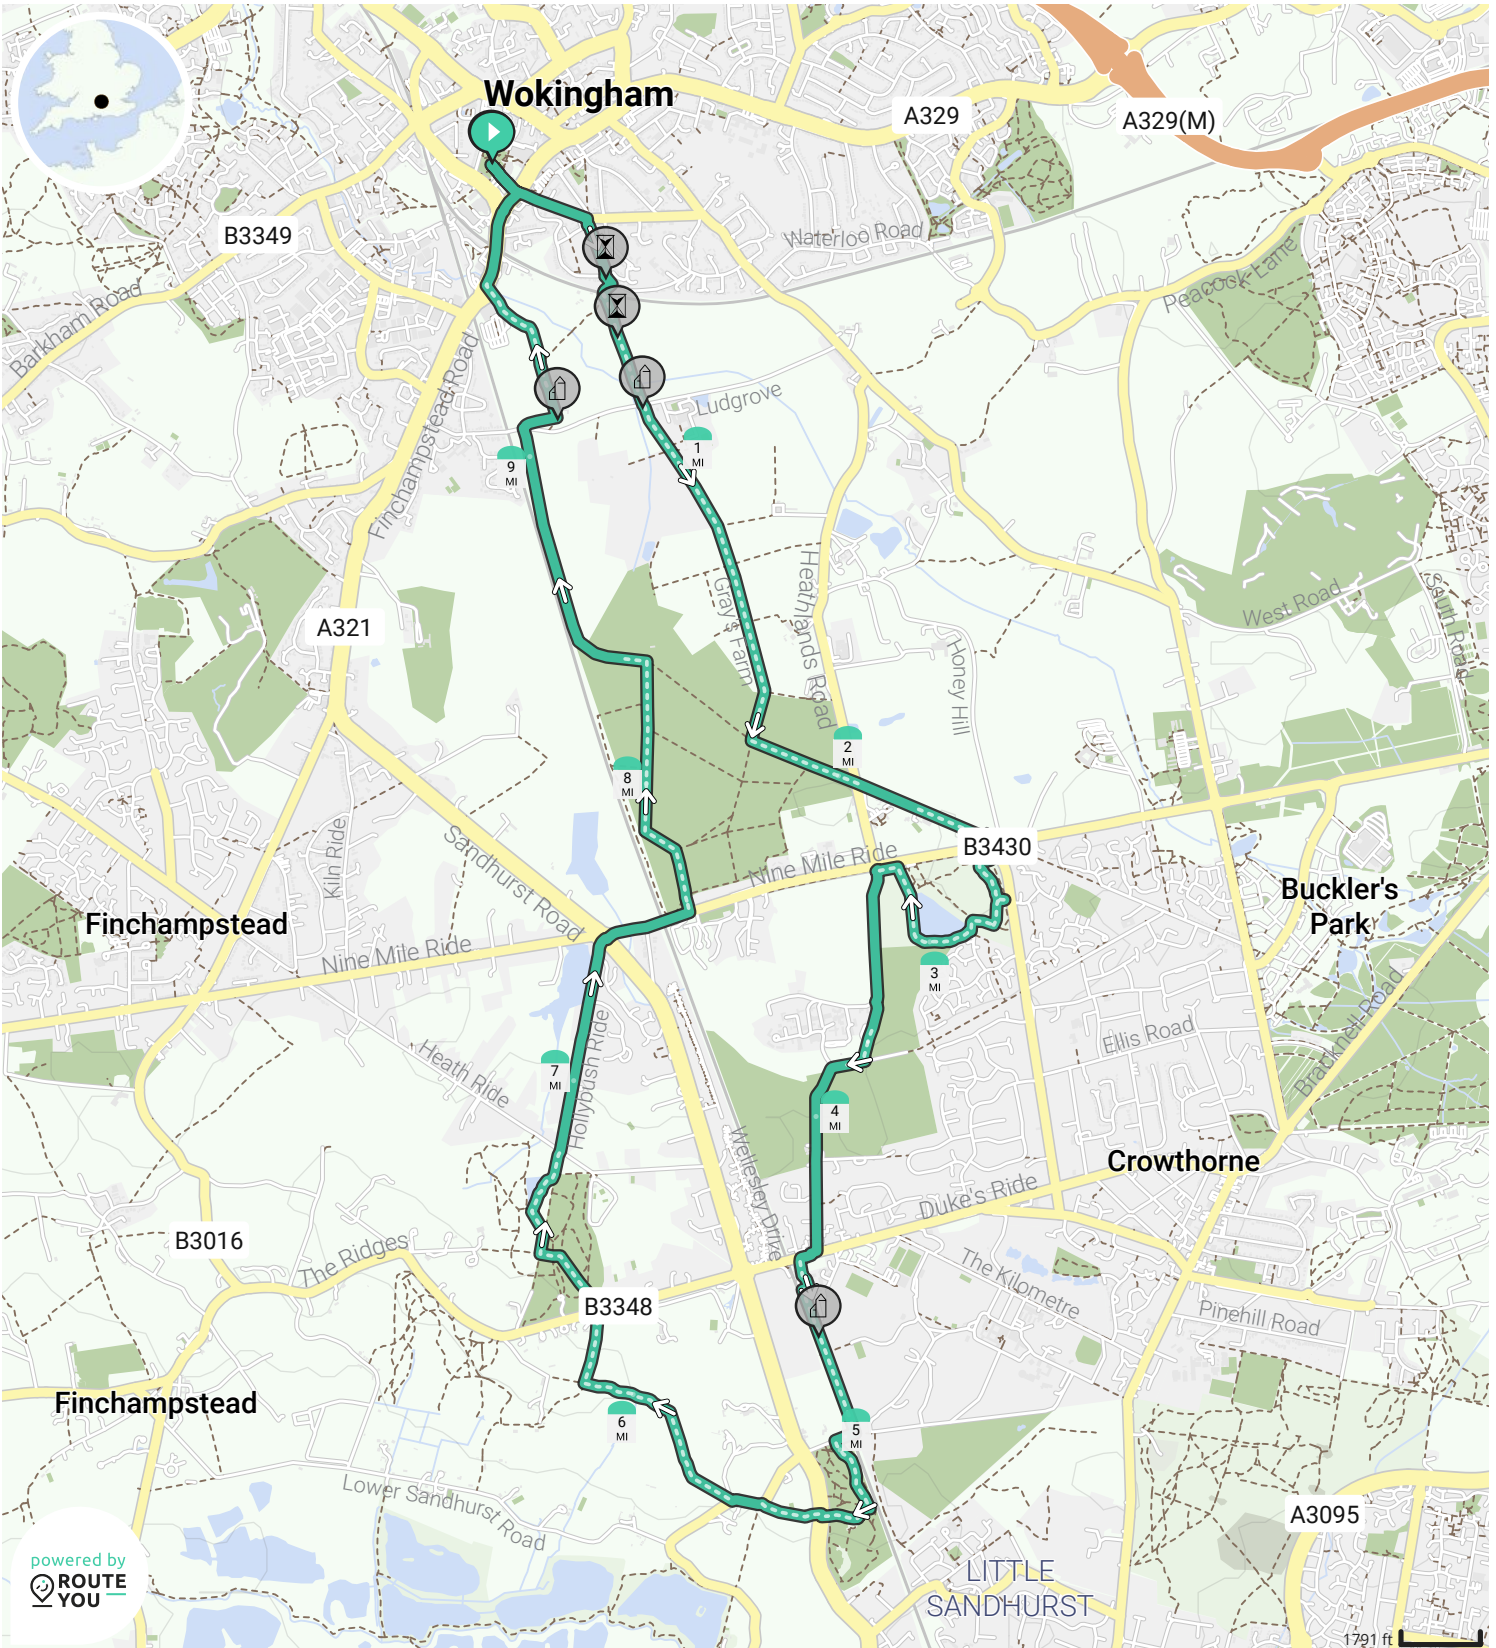

Wokingham Walk - Spring 2025 - 10 Miles

By The Wokingham Walk

VIEW ON MOBILE

↔ Length: 10.2 mi

↗ Ascent: 354 ft

📶 difficulty level: 8/10

📍 Elms Road, Wokingham RG40 2AA

📍 Elms Road, Wokingham RG40 2AA

powered by
ROUTE YOU